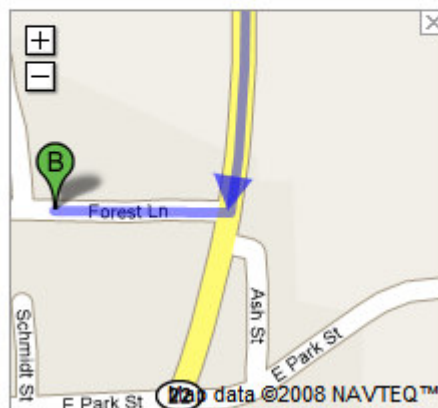

<http://maps.google.com/maps?f=d&saddr=1336+Elm+St.,+Almond,+WI+54909&daddr=222+Forest+LN,+Montello,+WI+53949&hl=en&geocode=&mra=ls&sl=44.16516,-89.353965&sspn=0.338879,0.615234&ie=UTF8&z=10>

Directions to 222 Forest Ln, Montello, WI 53949

36.4 mi – about 53 mins

Montello High School

Save trees. Go green!

Download Google Maps on your phone at google.com/gmm

 **1336 Elm St**
Almond, WI 54909

- 1. Head east on Elm St toward Church St**
About 1 min

go 1.8 mi
total 5.8 mi

➔ 5. Turn **left** at **WI-73**
About 15 mins

go 9.6 mi
total 15.4 mi

➔ 6. Turn **right** at **WI-21/WI-22**
Continue to follow WI-22
About 28 mins

go 20.9 mi
total 36.2 mi

➔ 7. Turn **right** at **Forest Ln**

go 0.2 mi
total 36.4 mi

B 222 Forest Ln
Montello, WI 53949

Show: [Text only](#) | [Map](#)

These directions are for planning purposes only. You may find that construction projects, traffic, weather, or other events may cause conditions to differ from the map results, and you should plan your route accordingly. You must obey all signs or notices regarding your route.