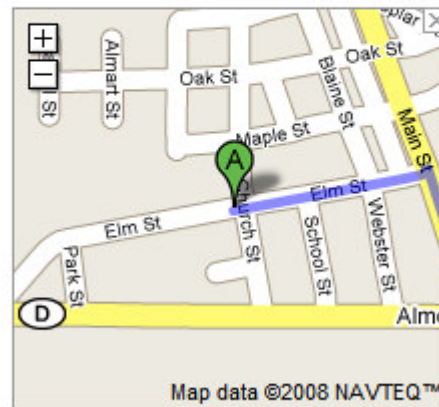

<http://maps.google.com/maps?f=d&saddr=1336+Elm+St.,+Almond,+WI+54909&daddr=222+Forest+LN,+Montello,+WI+53949&hl=en&geocode=&mra=ls&sl=44.16516,-89.353965&sspn=0.338879,0.615234&ie=UTF8&z=10>

Directions to 222 Forest Ln, Montello, WI 53949

36.4 mi – about 53 mins

Montello High School

Save trees. Go green!

Download Google Maps on your phone at google.com/gmm

 **1336 Elm St**
Almond, WI 54909

- 1. Head east on Elm St toward Church St**
About 1 min

go 0.2 mi
total 0.2 mi

- ➔ 2. Turn right at CR-J/Main St**
Continue to follow CR-J
About 5 mins

go 3.2 mi
total 3.4 mi

- ➔ 3. Turn left at CR-P**
About 1 min

go 0.5 mi
total 4.0 mi

➔ 4. Turn **right** at **CR-J**
About 3 mins

go 1.8 mi
total 5.8 mi

➔ 5. Turn **left** at **WI-73**
About 15 mins

go 9.6 mi
total 15.4 mi

➔ 6. Turn **right** at **WI-21/WI-22**
Continue to follow WI-22
About 28 mins

go 20.9 mi
total 36.2 mi

➔ 7. Turn **right** at **Forest Ln**