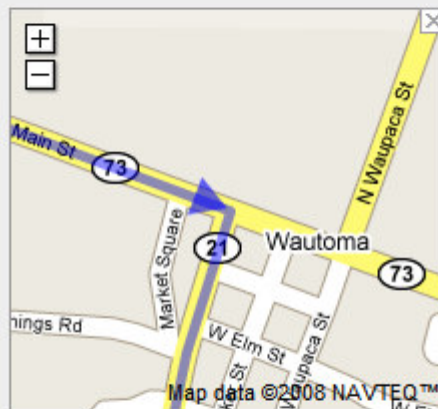

<http://maps.google.com/maps?f=d&saddr=1336+Elm+St.,+Almond,+WI+54909&daddr=222+Forest+LN,+Montello,+WI+53949&hl=en&geocode=&mra=ls&sl=44.16516,-89.353965&sspn=0.338879,0.615234&ie=UTF8&z=10>

Directions to 222 Forest Ln, Montello, WI 53949

36.4 mi – about 53 mins

Montello High School

Save trees. Go green!

Download Google Maps on your phone at google.com/gmm

 **1336 Elm St**
Almond, WI 54909

- 1. Head east on Elm St toward Church St**
About 1 min

go 0.2 mi
total 0.2 mi

- ➔ 2. Turn right at CR-J/Main St**
Continue to follow CR-J
About 5 mins

go 3.2 mi
total 3.4 mi

- ➔ 3. Turn left at CR-P**
About 1 min

go 0.5 mi
total 4.0 mi

➔ 4. Turn **right** at **CR-J**
About 3 mins

go 1.8 mi
total 5.8 mi

➔ 5. Turn **left** at **WI-73**
About 15 mins

go 9.6 mi
total 15.4 mi

➔ 6. Turn **right** at **WI-21/WI-22**
Continue to follow WI-22
About 28 mins

go 20.9 mi
total 36.2 mi

➔ 7. Turn **right** at **Forest Ln**