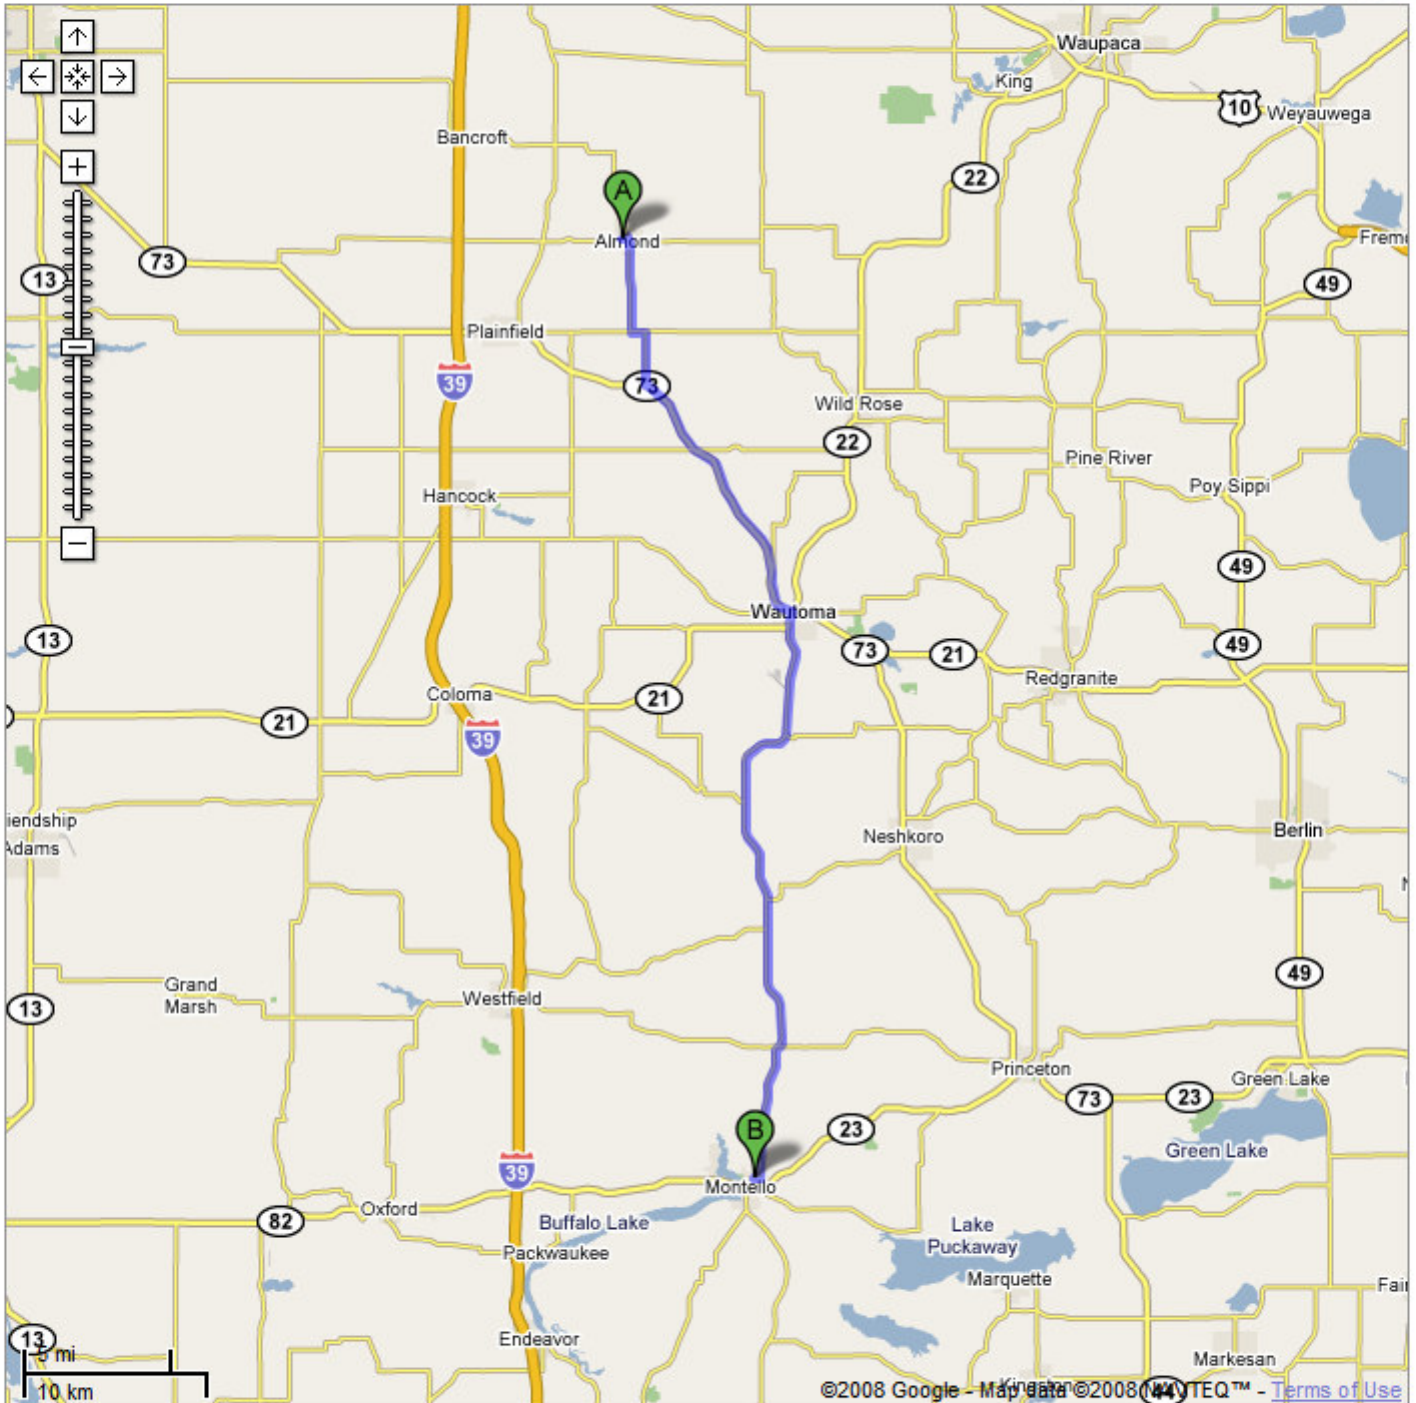

<http://maps.google.com/maps?f=d&saddr=1336+Elm+St.,+Almond,+WI+54909&daddr=222+Forest+LN,+Montello,+WI+53949&hl=en&geocode=&mra=ls&sl=44.16516,-89.353965&sspn=0.338879,0.615234&ie=UTF8&z=10>

Directions to 222 Forest Ln, Montello, WI 53949

36.4 mi – about 53 mins

Montello High School

Save trees. Go green!

Download Google Maps on your phone at google.com/gmm

 **1336 Elm St**
Almond, WI 54909

- 1. Head east on Elm St toward Church St**
About 1 min

go 0.2 mi
total 0.2 mi

- ➔ 2. Turn right at CR-J/Main St**
Continue to follow CR-J
About 5 mins

go 3.2 mi
total 3.4 mi

- ➔ 3. Turn left at CR-P**
About 1 min

go 0.5 mi
total 4.0 mi

➔ 4. Turn **right** at **CR-J**
About 3 mins

go 1.8 mi
total 5.8 mi

➔ 5. Turn **left** at **WI-73**
About 15 mins

go 9.6 mi
total 15.4 mi

➔ 6. Turn **right** at **WI-21/WI-22**
Continue to follow WI-22
About 28 mins

go 20.9 mi
total 36.2 mi

➔ 7. Turn **right** at **Forest Ln**