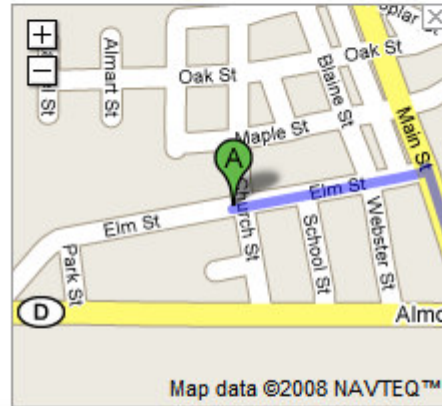

<http://maps.google.com/maps?f=d&saddr=1336+Elm+St.,+Almond,+WI+54909&daddr=222+Forest+LN,+Montello,+WI+53949&hl=en&geocode=&mra=ls&sl=44.16516,-89.353965&sspn=0.338879,0.615234&ie=UTF8&z=10>

Directions to 222 Forest Ln, Montello, WI 53949

36.4 mi – about 53 mins

Montello High School

Save trees. Go green!

Download Google Maps on your phone at google.com/gmm

 **1336 Elm St**
Almond, WI 54909

- 1. Head east on Elm St toward Church St**
About 1 min

go 0.2 mi
total 0.2 mi

- ➔ 2. Turn right at CR-J/Main St**
Continue to follow CR-J
About 5 mins

go 3.2 mi
total 3.4 mi

- ➔ 3. Turn left at CR-P**
About 1 min

go 0.5 mi
total 4.0 mi

➔ 4. Turn **right** at **CR-J**
About 3 mins

go 1.8 mi
total 5.8 mi

➔ 5. Turn **left** at **WI-73**
About 15 mins

go 9.6 mi
total 15.4 mi

➔ 6. Turn **right** at **WI-21/WI-22**
Continue to follow WI-22
About 28 mins

go 20.9 mi
total 36.2 mi

➔ 7. Turn **right** at **Forest Ln**