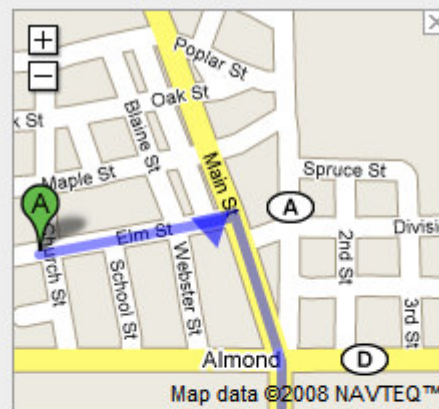

<http://maps.google.com/maps?f=d&saddr=1336+Elm+St.,+Almond,+WI+54909&daddr=222+Forest+LN,+Montello,+WI+53949&hl=en&geocode=&mra=ls&sl=44.16516,-89.353965&sspn=0.338879,0.615234&ie=UTF8&z=10>

Directions to 222 Forest Ln, Montello, WI 53949

36.4 mi – about 53 mins

Montello High School

Save trees. Go green!

Download Google Maps on your phone at google.com/gmm

 **1336 Elm St**
Almond, WI 54909

- 1. Head east on Elm St toward Church St**
About 1 min

go 0.2 mi
total 0.2 mi

- ➔ 2. Turn right at CR-J/Main St**
Continue to follow CR-J
About 5 mins

go 3.2 mi
total 3.4 mi

- ➔ 3. Turn left at CR-P**
About 1 min

go 0.5 mi
total 4.0 mi

➔ 4. Turn **right** at **CR-J**
About 3 mins

go 1.8 mi
total 5.8 mi

➔ 5. Turn **left** at **WI-73**
About 15 mins

go 9.6 mi
total 15.4 mi

➔ 6. Turn **right** at **WI-21/WI-22**
Continue to follow WI-22
About 28 mins

go 20.9 mi
total 36.2 mi

➔ 7. Turn **right** at **Forest Ln**